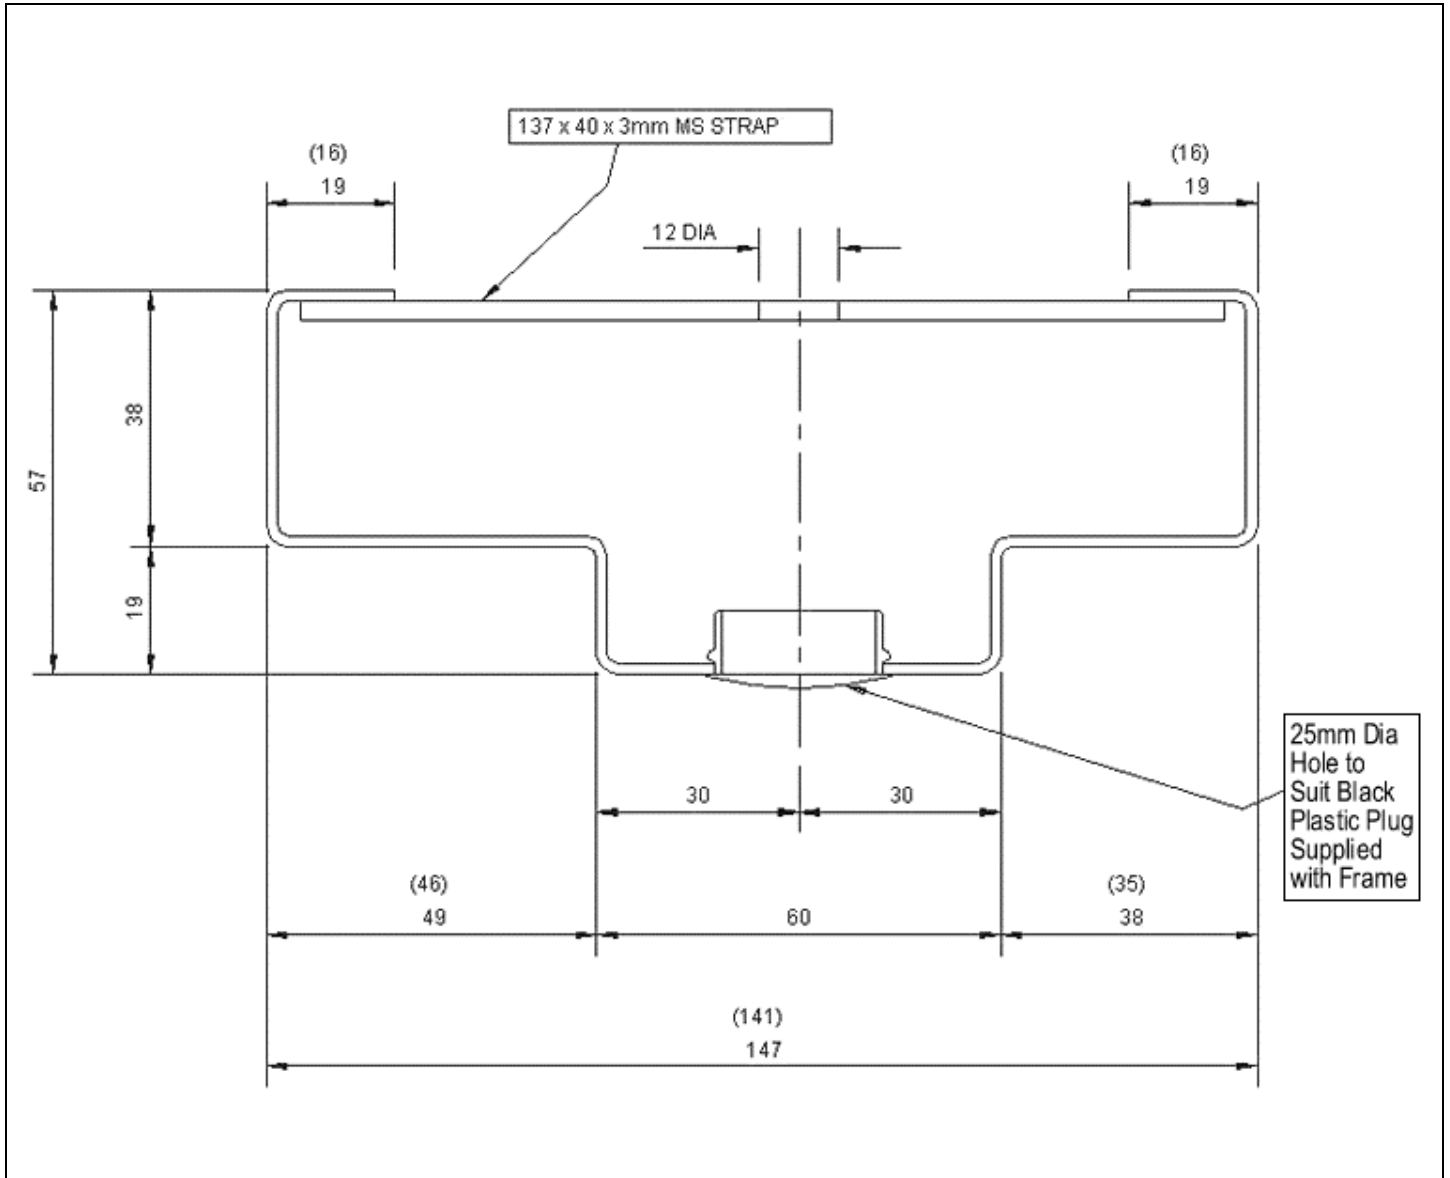

Product/Reference ::

STANDARD "KNOCKDOWN" FRAME PROFILE (147mm) suitable for TYPE 7 FIXINGS ::

NB: Head Dimensions Shown in Brackets (. .)

Material: 1.6mm ZINTEC

Fitzpatrick Doors
 Unit 2, Rabone Park, Rabone Lane,
 Smethwick, Birmingham B66 2NN United Kingdom